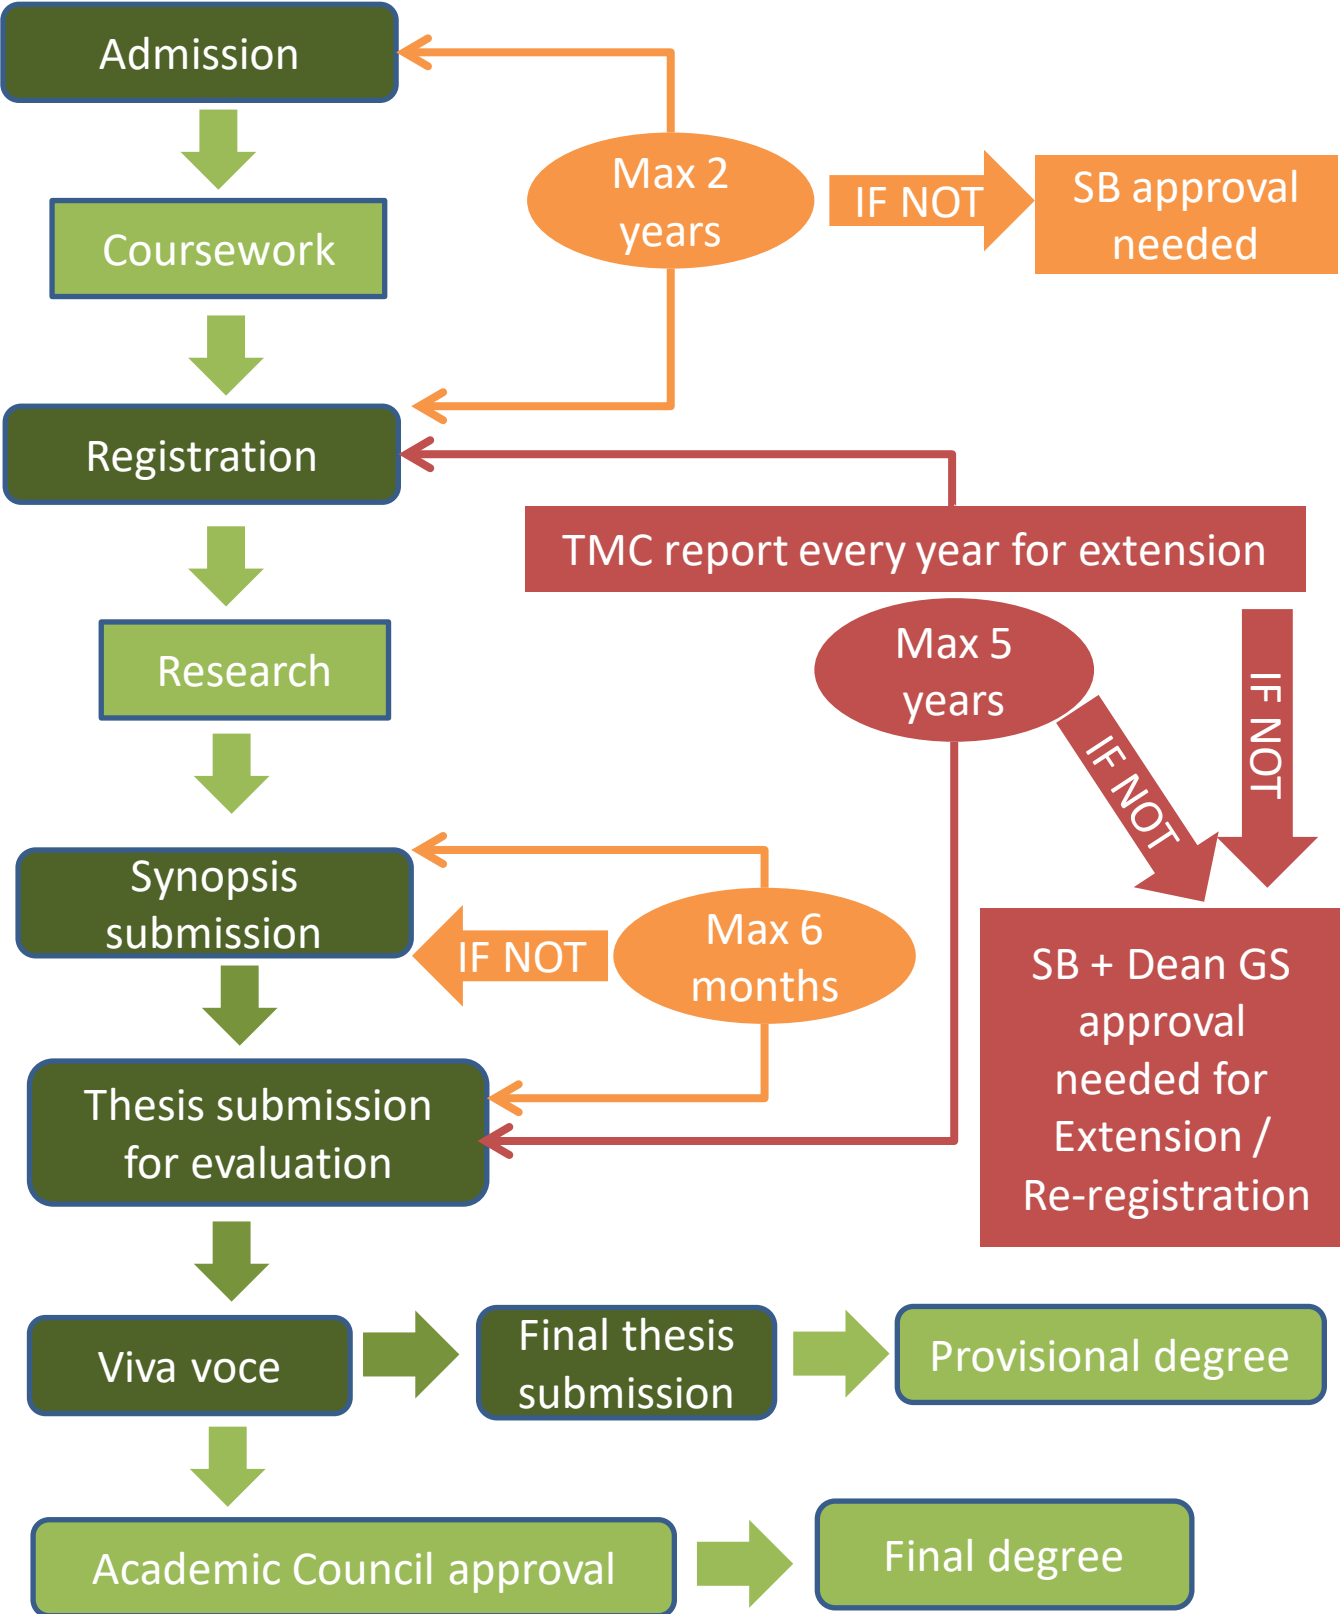

TIFR Ph.D. programme timeline

(Research Scholar Fellowship for 5 years from Admission)

TIFR I-Ph.D. programme timeline

(Research Scholar Fellowship for 6 years from Admission)